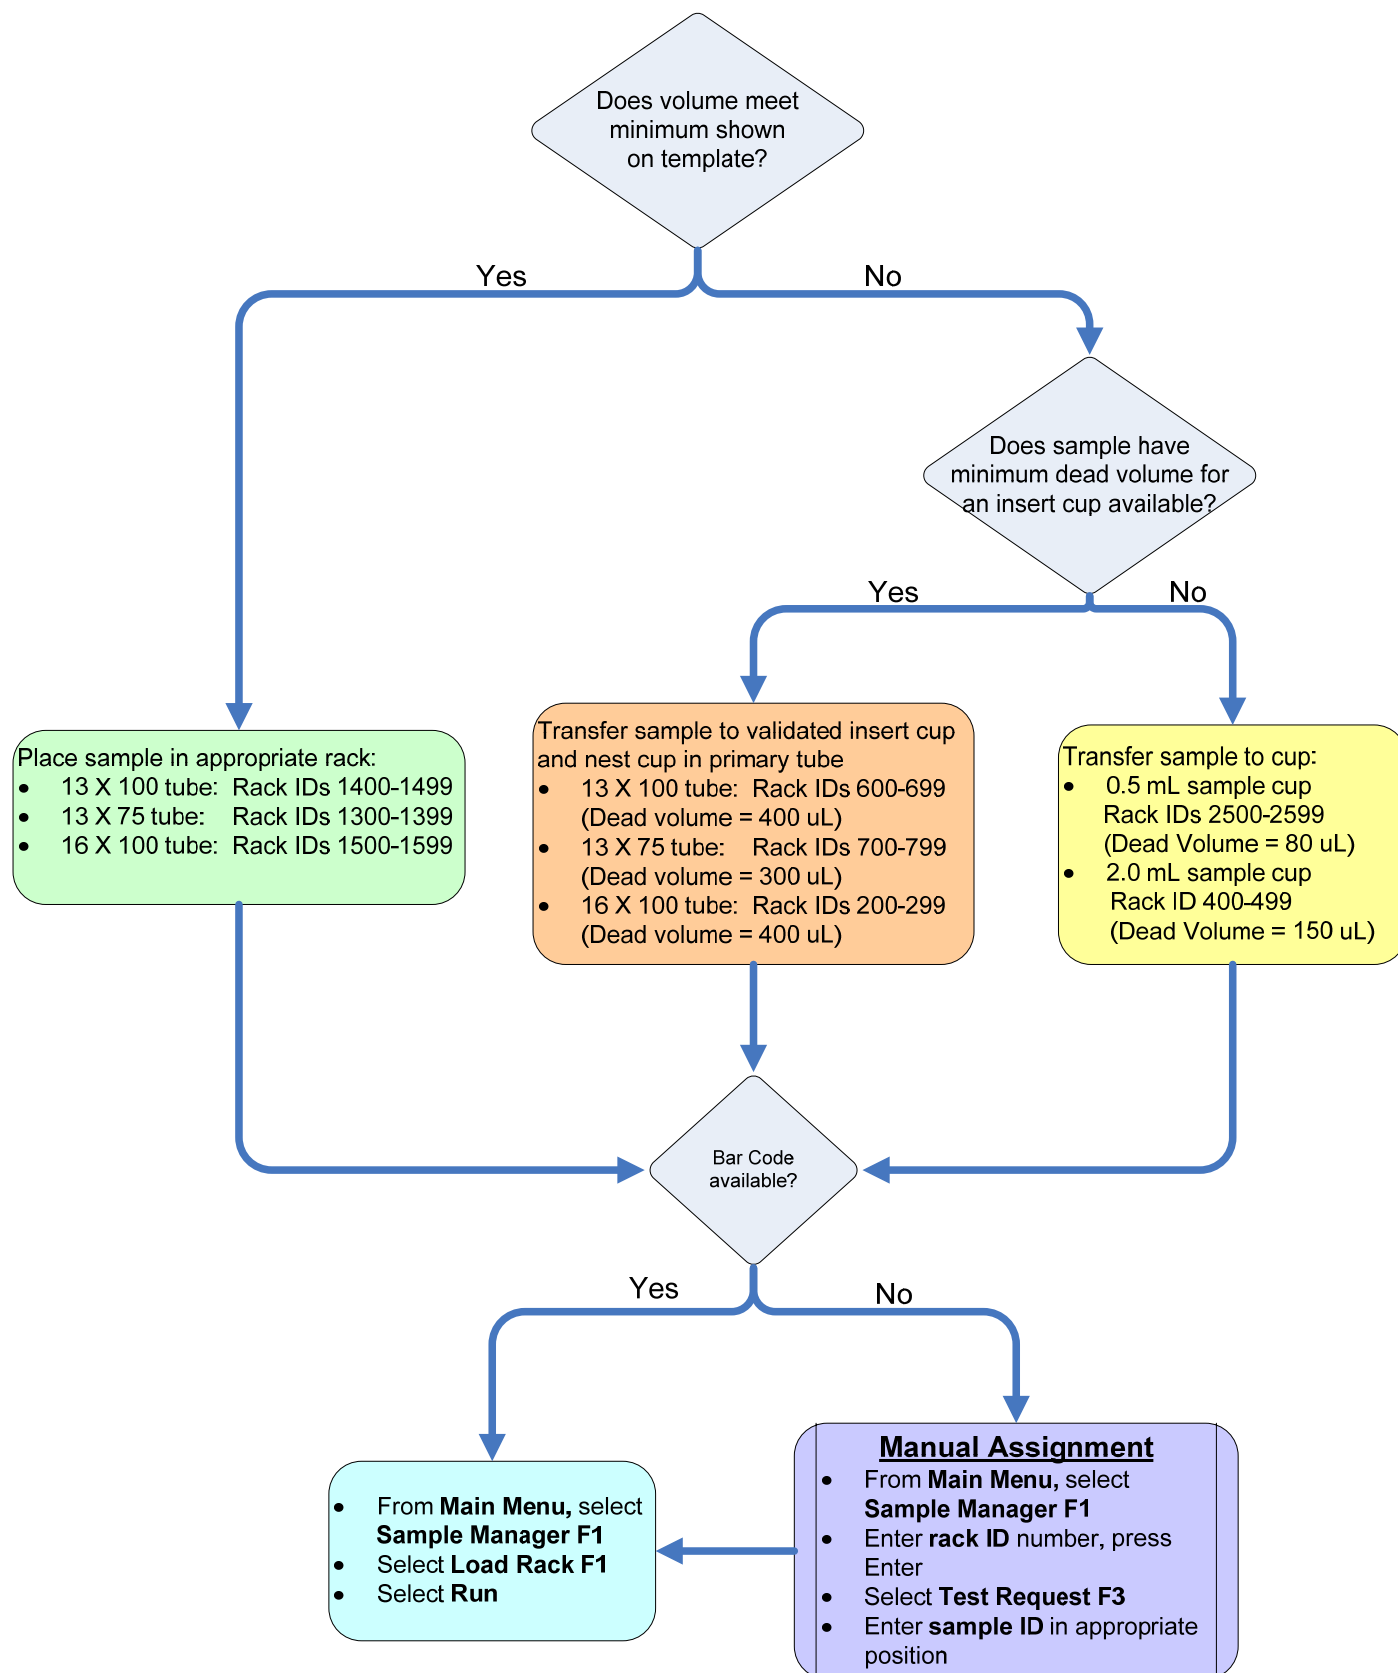

Sample rack selection for samples WITH LIS programming

Sample rack selection for samples **WITHOUT LIS** programming or bar codes